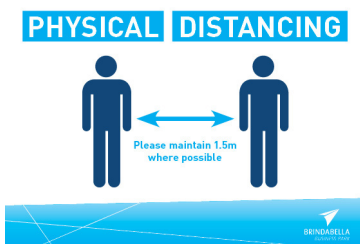

Cleaning, sanitising and hygiene activities:

- Until further notice, we will only be accepting 1 booking per day per facility. This will allow our cleaners to undertake stringent cleaning procedures, in particular at BBQ facilities.

Managing staff or customers presenting with illness:

- Each BBQ and sporting facility is registered with the Check in Canberra app, and a QR code is available to scan upon arrival. All contact tracing will be handled by ACT Health.
- In the event of a staff member being diagnosed with COVID 19, guests are required to contact the Conferencing and Event Coordinator or our office immediately. We will liaise with our cleaning contractors and provide them with updated advice as soon as possible.

Compliance and safety:

- Ensuring all guests are continually updated on government regulations and company policy.
- Implementing a COVID Staff Policy and COVID Safety Plan.

Signage:

- Increased public health messaging to encourage physical distancing and personal hygiene has been implemented throughout the sport and recreation facilities, including;

Outdoor seating & ping pong table signage