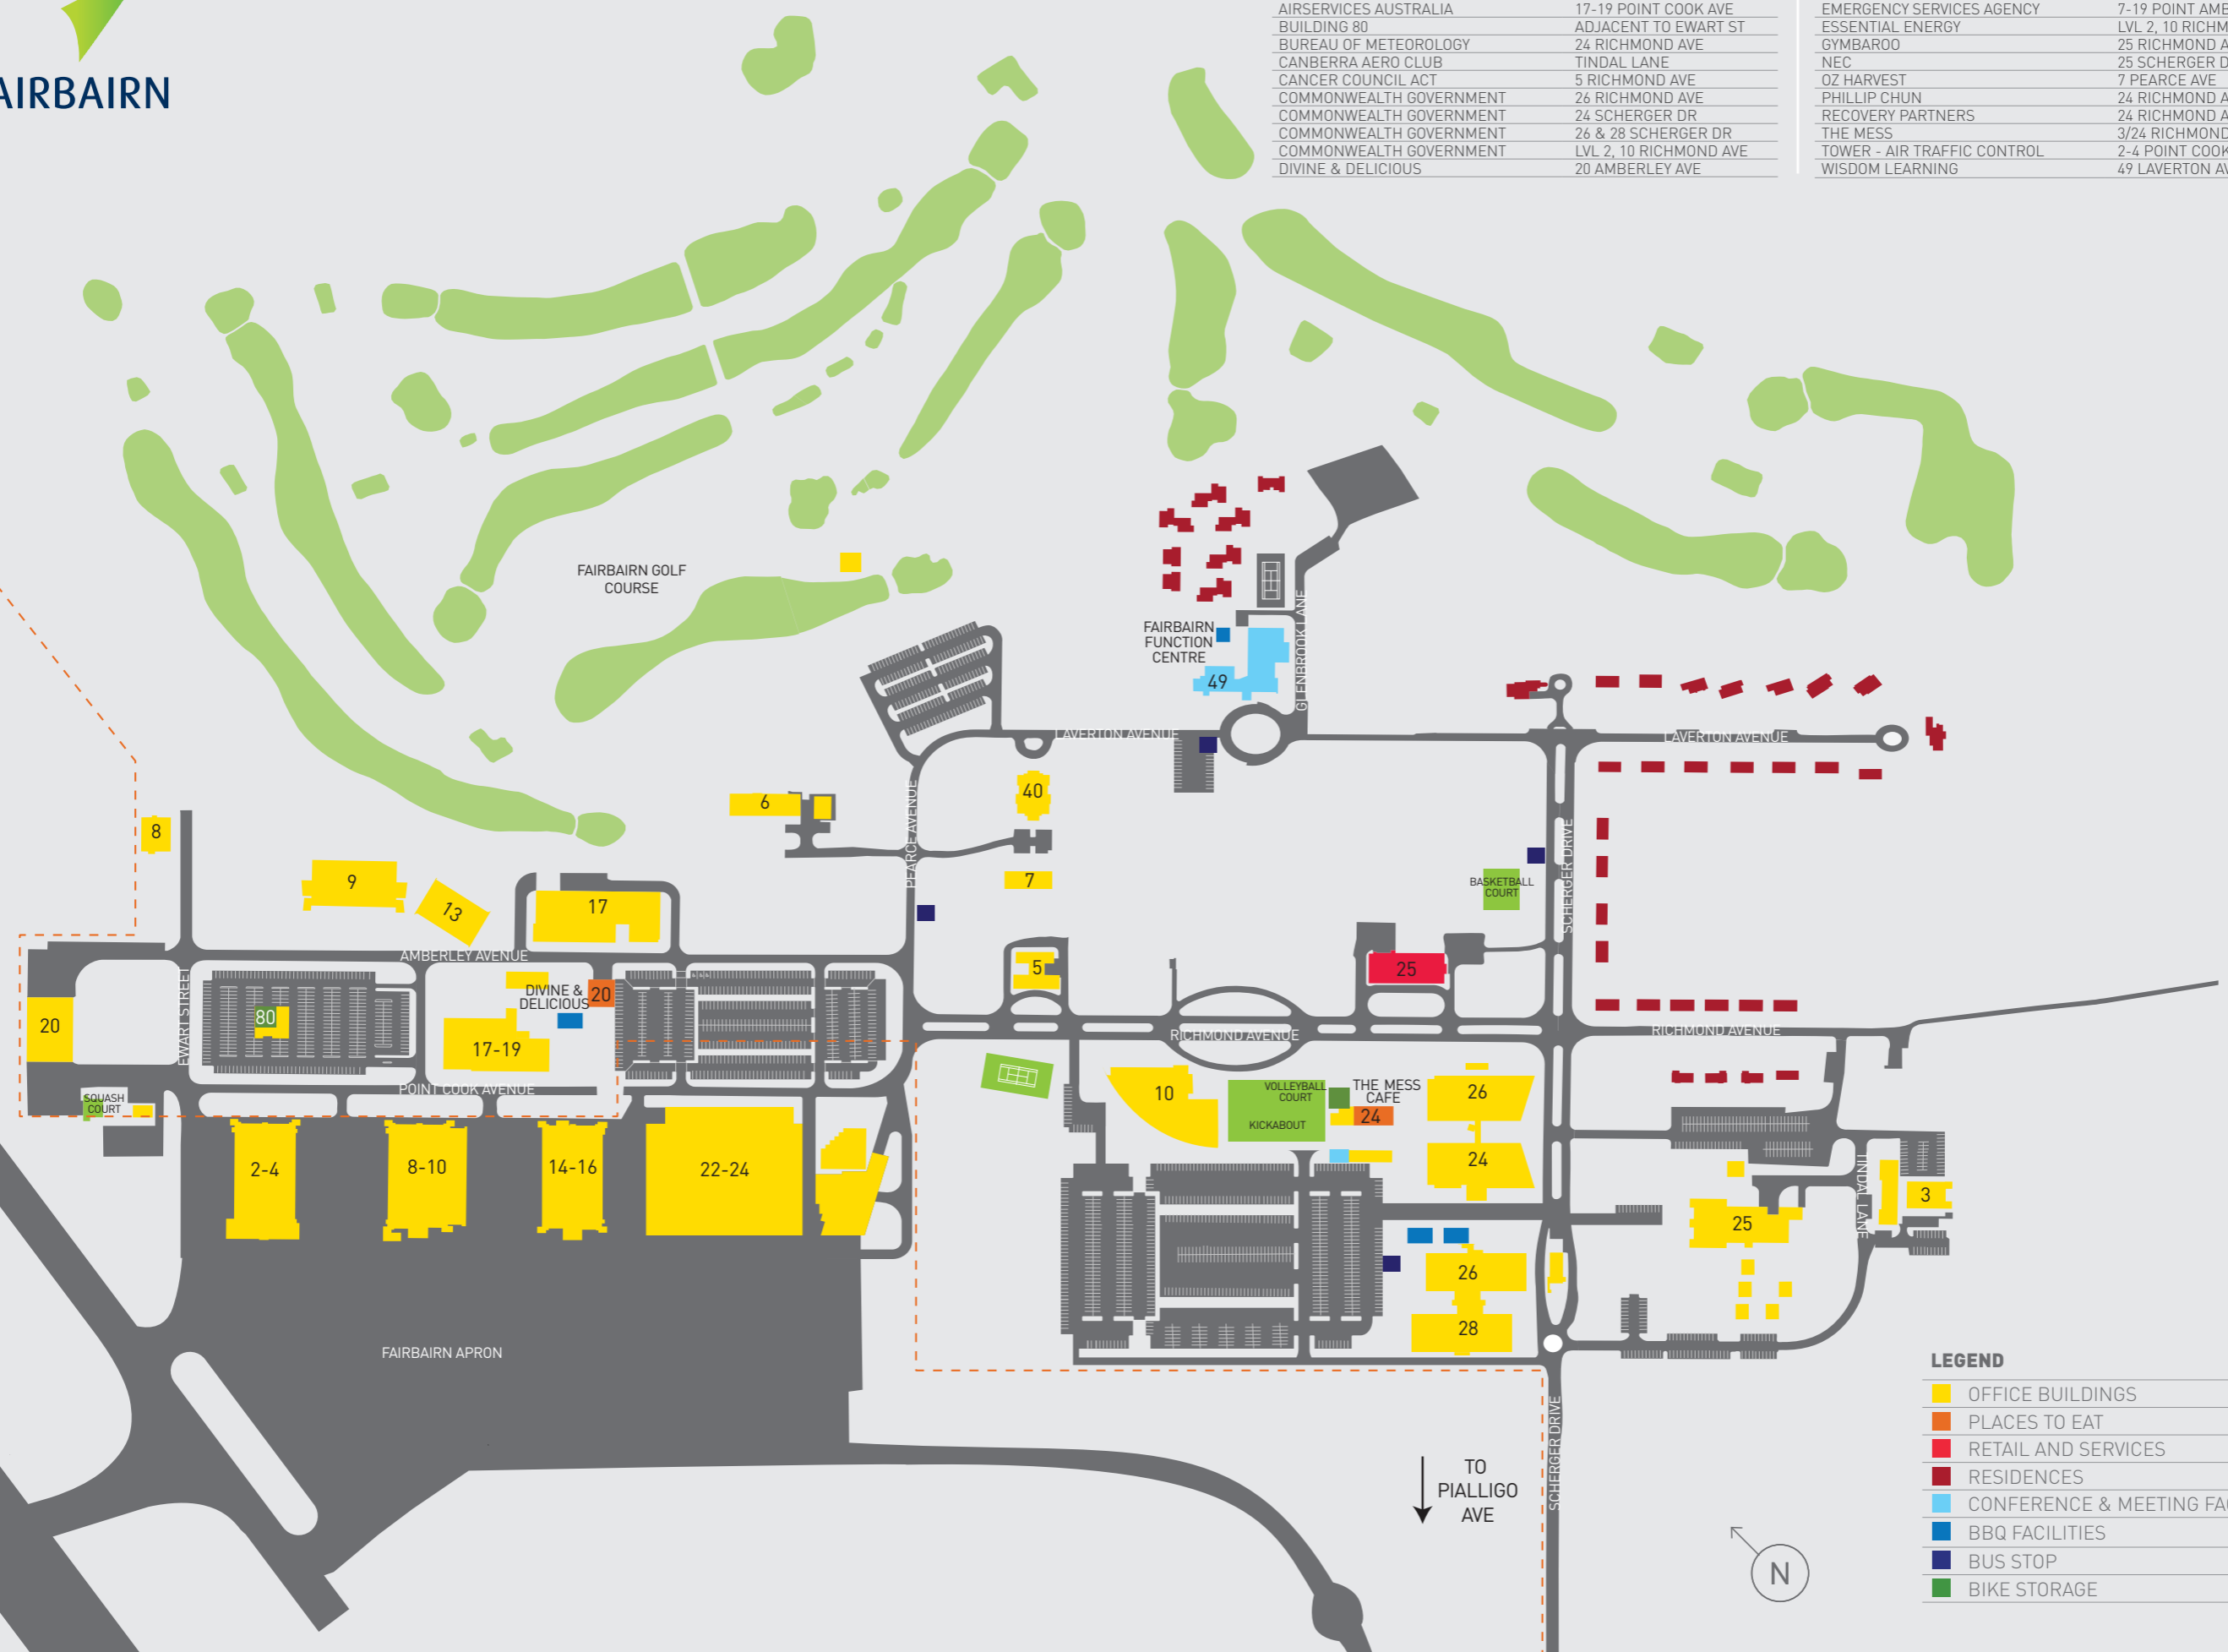

BUSINESS NAME	ADDRESS
34 SQUADRON	22-24 PEARCE AVE
AIRSERVICES AUSTRALIA	3 TINDAL LANE
AIRSERVICES AUSTRALIA	17-19 POINT COOK AVE
BUILDING 80	ADJACENT TO EWART ST
BUREAU OF METEOROLOGY	24 RICHMOND AVE
CANBERRA AERO CLUB	TINDAL LANE
CANCER COUNCIL ACT	5 RICHMOND AVE
COMMONWEALTH GOVERNMENT	26 RICHMOND AVE
COMMONWEALTH GOVERNMENT	24 SCHERGER DR
COMMONWEALTH GOVERNMENT	26 & 28 SCHERGER DR
COMMONWEALTH GOVERNMENT	LVL 2, 10 RICHMOND AVE
DIVINE & DELICIOUS	20 AMBERLEY AVE

BUSINESS NAME	ADDRESS
DEFENCE FORCE RECRUITMENT	10 RICHMOND AVE
EMERGENCY SERVICES AGENCY	2-4 POINT COOK AVE
EMERGENCY SERVICES AGENCY	7-19 POINT AMBERLY AVE
ESSENTIAL ENERGY	LVL 2, 10 RICHMOND AVE
GYMBAROO	25 RICHMOND AVE
NEC	25 SCHERGER DRIVE
OZ HARVEST	7 PEARCE AVE
PHILLIP CHUN	24 RICHMOND AVE
RECOVERY PARTNERS	24 RICHMOND AVE
THE MESS	3/24 RICHMOND AVE
TOWER - AIR TRAFFIC CONTROL	2-4 POINT COOK AVE
WISDOM LEARNING	49 LAVERTON AVE

LEGEND

- OFFICE BUILDINGS
- PLACES TO EAT
- RETAIL AND SERVICES
- RESIDENCES
- CONFERENCE & MEETING FACILITIES
- BBQ FACILITIES
- BUS STOP
- BIKE STORAGE

↓ TO PIALIGO AVE