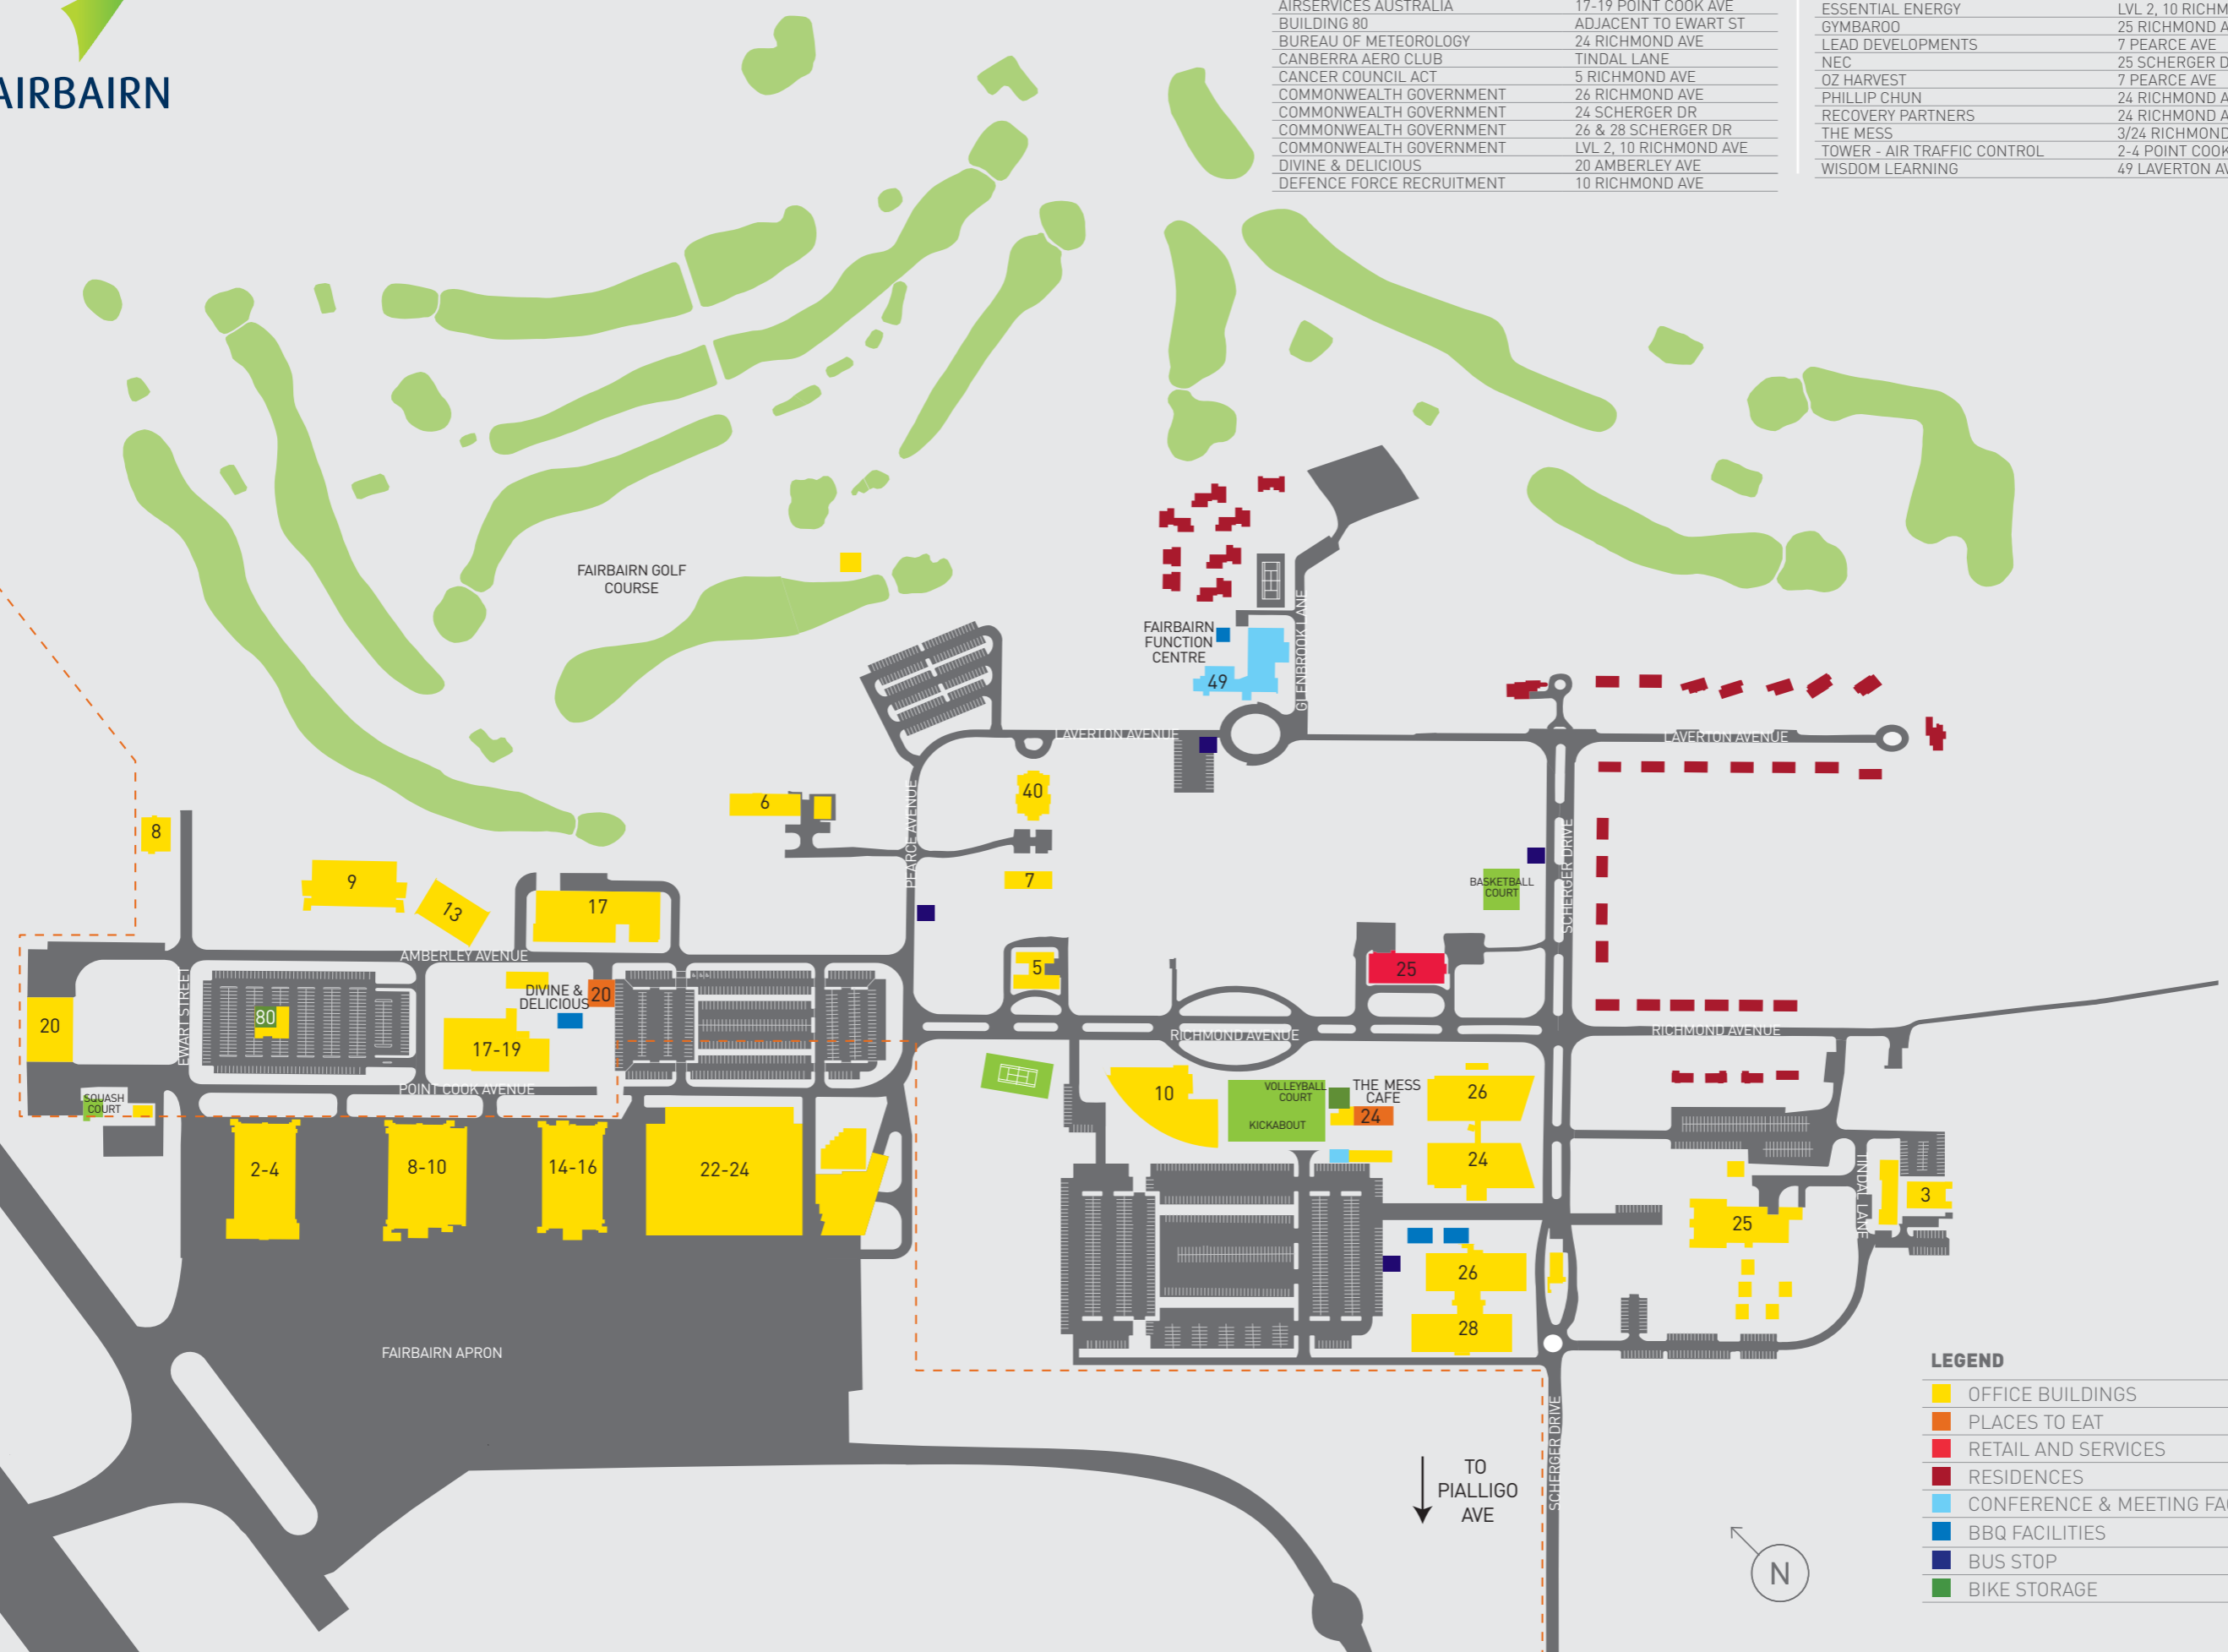

BUSINESS NAME	ADDRESS
34 SQUADRON	22-24 PEARCE AVE
AIRSERVICES AUSTRALIA	3 TINDAL LANE
AIRSERVICES AUSTRALIA	17-19 POINT COOK AVE
BUILDING 80	ADJACENT TO EWART ST
BUREAU OF METEOROLOGY	24 RICHMOND AVE
CANBERRA AERO CLUB	TINDAL LANE
CANCER COUNCIL ACT	5 RICHMOND AVE
COMMONWEALTH GOVERNMENT	26 RICHMOND AVE
COMMONWEALTH GOVERNMENT	24 SCHERGER DR
COMMONWEALTH GOVERNMENT	26 & 28 SCHERGER DR
COMMONWEALTH GOVERNMENT	LVL 2, 10 RICHMOND AVE
DIVINE & DELICIOUS	20 AMBERLEY AVE
DEFENCE FORCE RECRUITMENT	10 RICHMOND AVE

BUSINESS NAME	ADDRESS
EMERGENCY SERVICES AGENCY	2-4 POINT COOK AVE
EMERGENCY SERVICES AGENCY	7-19 POINT AMBERLY AVE
ESSENTIAL ENERGY	LVL 2, 10 RICHMOND AVE
GYMBAROO	25 RICHMOND AVE
LEAD DEVELOPMENTS	7 PEARCE AVE
NEC	25 SCHERGER DRIVE
OZ HARVEST	7 PEARCE AVE
PHILLIP CHUN	24 RICHMOND AVE
RECOVERY PARTNERS	24 RICHMOND AVE
THE MESS	3/24 RICHMOND AVE
TOWER - AIR TRAFFIC CONTROL	2-4 POINT COOK AVE
WISDOM LEARNING	49 LAVERTON AVE

LEGEND

- OFFICE BUILDINGS
- PLACES TO EAT
- RETAIL AND SERVICES
- RESIDENCES
- CONFERENCE & MEETING FACILITIES
- BBQ FACILITIES
- BUS STOP
- BIKE STORAGE

↓ TO PIALIGO AVE