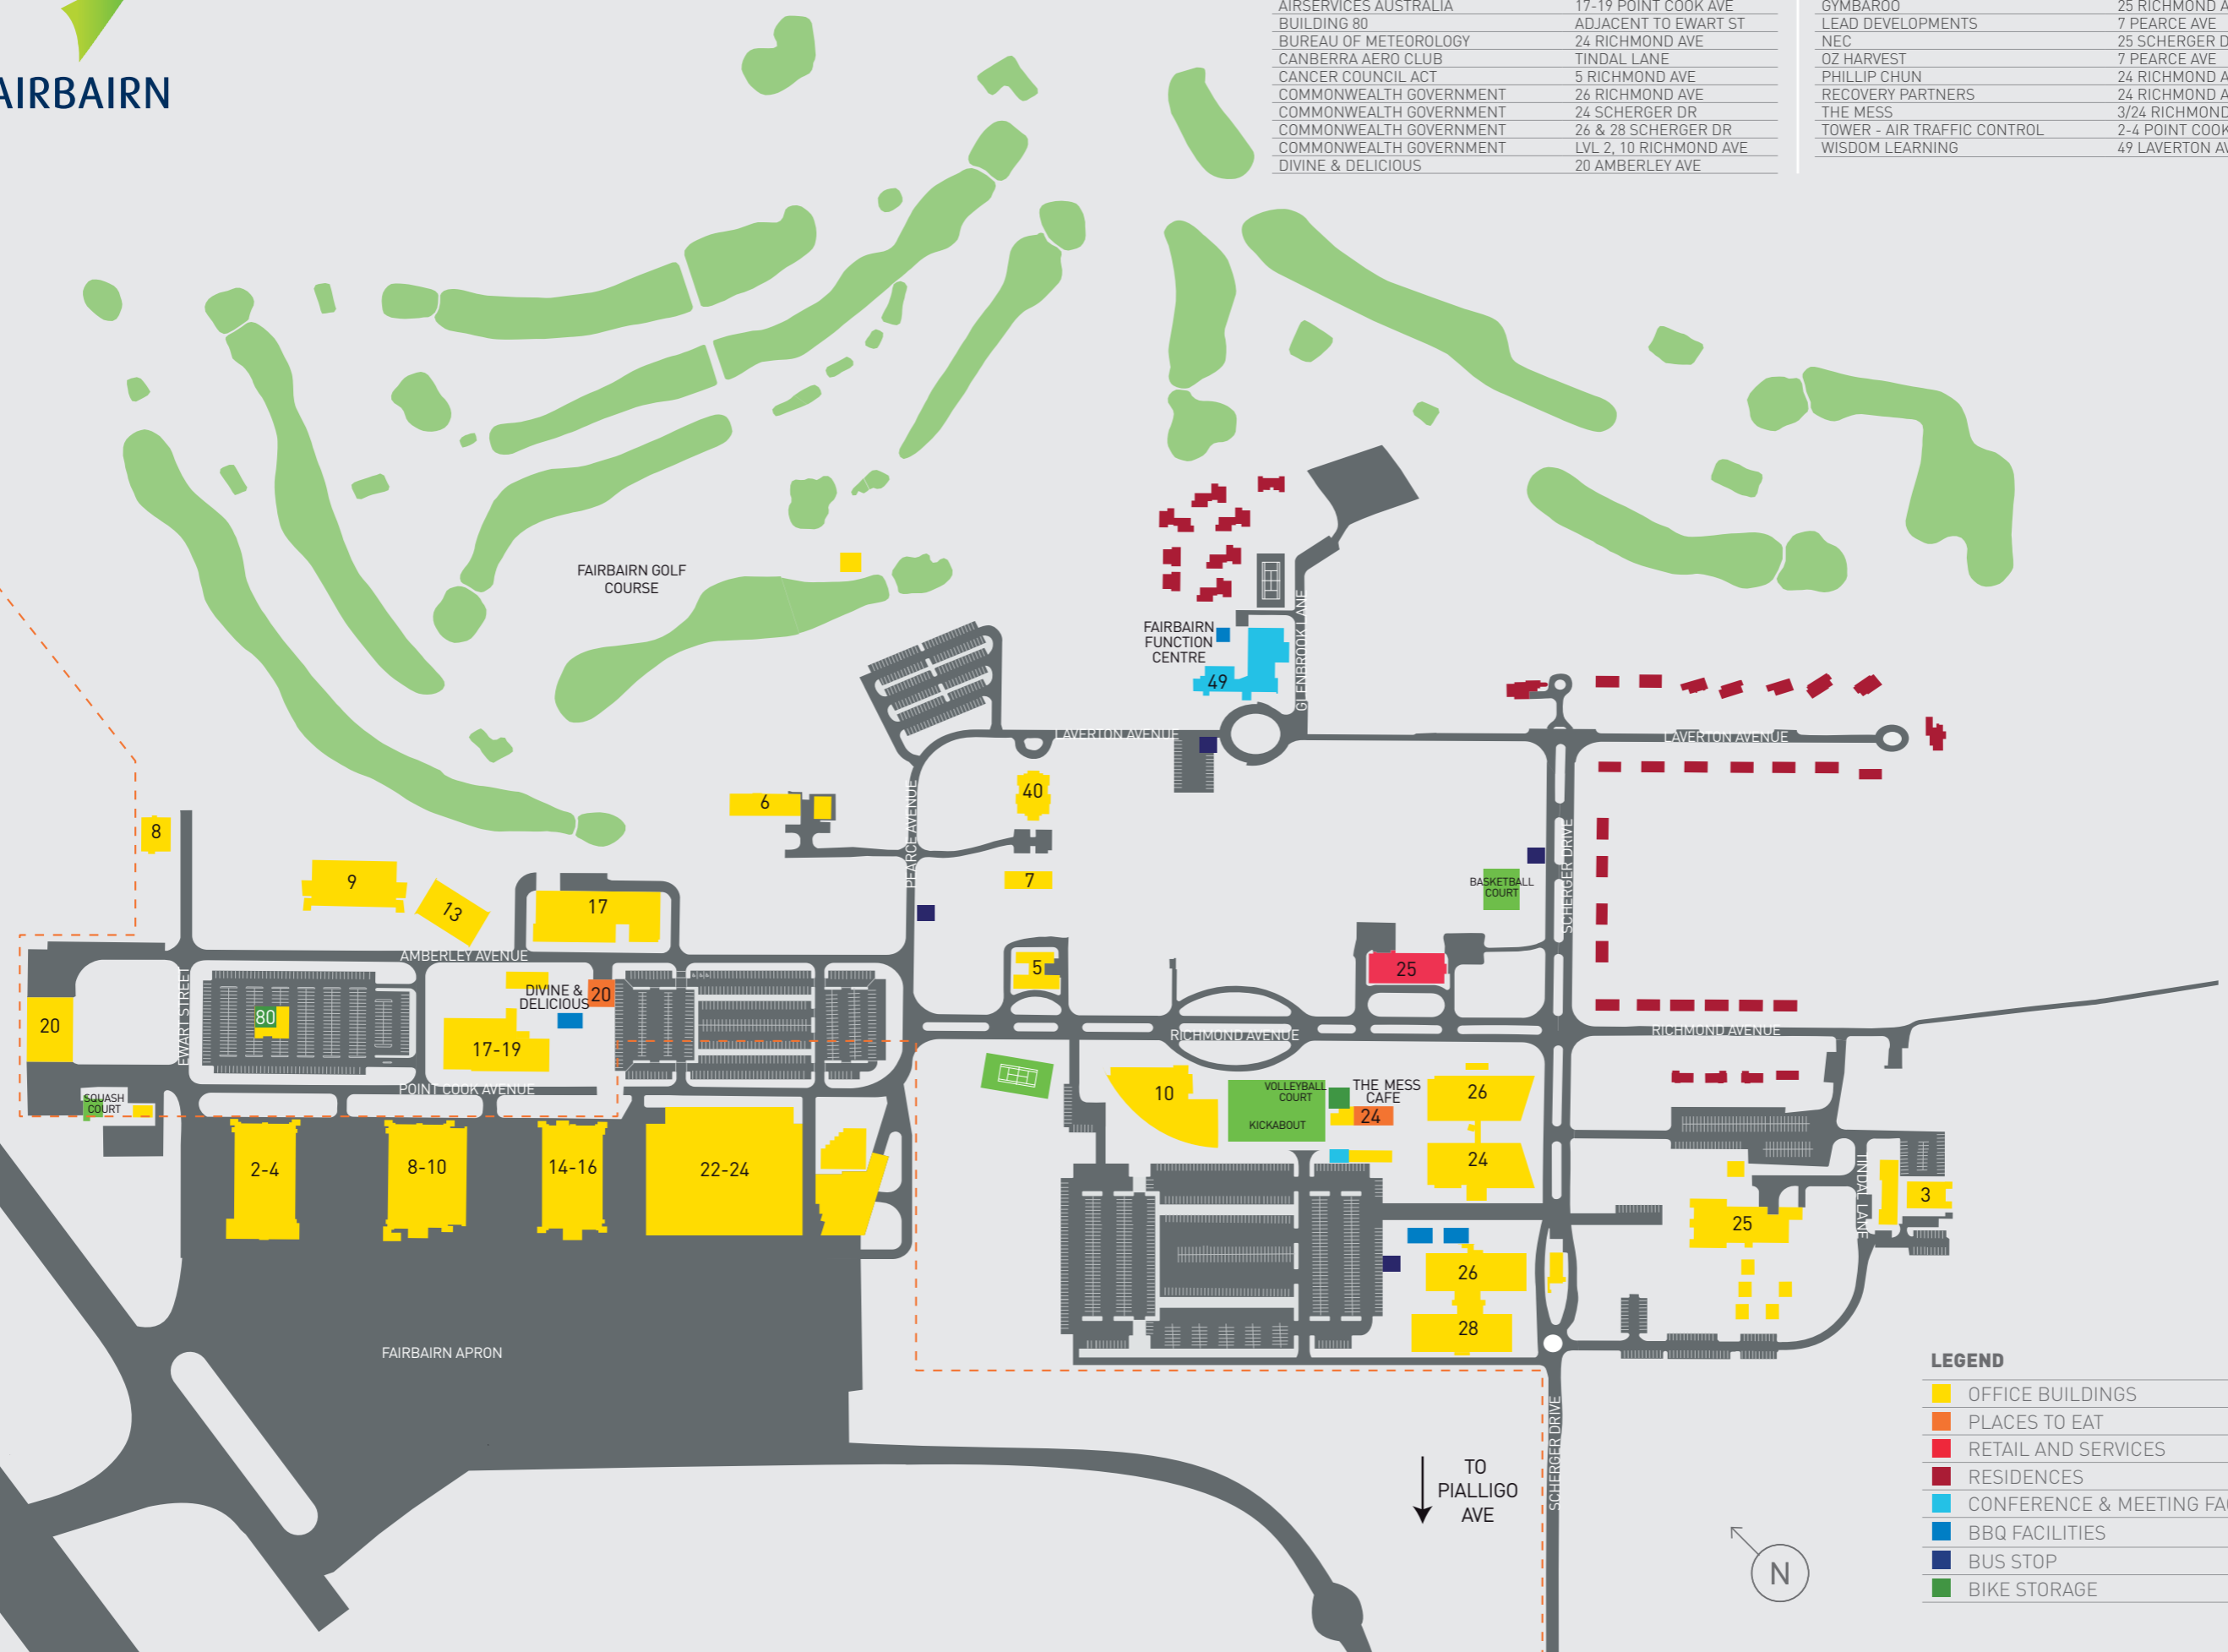

BUSINESS NAME	ADDRESS
34 SQUADRON	22-24 PEARCE AVE
AIRSERVICES AUSTRALIA	3 TINDAL LANE
AIRSERVICES AUSTRALIA	17-19 POINT COOK AVE
BUILDING 80	ADJACENT TO EWART ST
BUREAU OF METEOROLOGY	24 RICHMOND AVE
CANBERRA AERO CLUB	TINDAL LANE
CANCER COUNCIL ACT	5 RICHMOND AVE
COMMONWEALTH GOVERNMENT	26 RICHMOND AVE
COMMONWEALTH GOVERNMENT	24 SCHERGER DR
COMMONWEALTH GOVERNMENT	26 & 28 SCHERGER DR
COMMONWEALTH GOVERNMENT	LVL 2, 10 RICHMOND AVE
DIVINE & DELICIOUS	20 AMBERLEY AVE

BUSINESS NAME	ADDRESS
EMERGENCY SERVICES AGENCY	2-4 POINT COOK AVE
EMERGENCY SERVICES AGENCY	7-19 POINT AMBERLY AVE
GYMBAROO	25 RICHMOND AVE
LEAD DEVELOPMENTS	7 PEARCE AVE
NEC	25 SCHERGER DRIVE
OZ HARVEST	7 PEARCE AVE
PHILLIP CHUN	24 RICHMOND AVE
RECOVERY PARTNERS	24 RICHMOND AVE
THE MESS	3/24 RICHMOND AVE
TOWER - AIR TRAFFIC CONTROL	2-4 POINT COOK AVE
WISDOM LEARNING	49 LAVERTON AVE

LEGEND

Yellow square	OFFICE BUILDINGS
Orange square	PLACES TO EAT
Red square	RETAIL AND SERVICES
Dark red square	RESIDENCES
Light blue square	CONFERENCE & MEETING FACILITIES
Blue square	BBQ FACILITIES
Dark blue square	BUS STOP
Green square	BIKE STORAGE