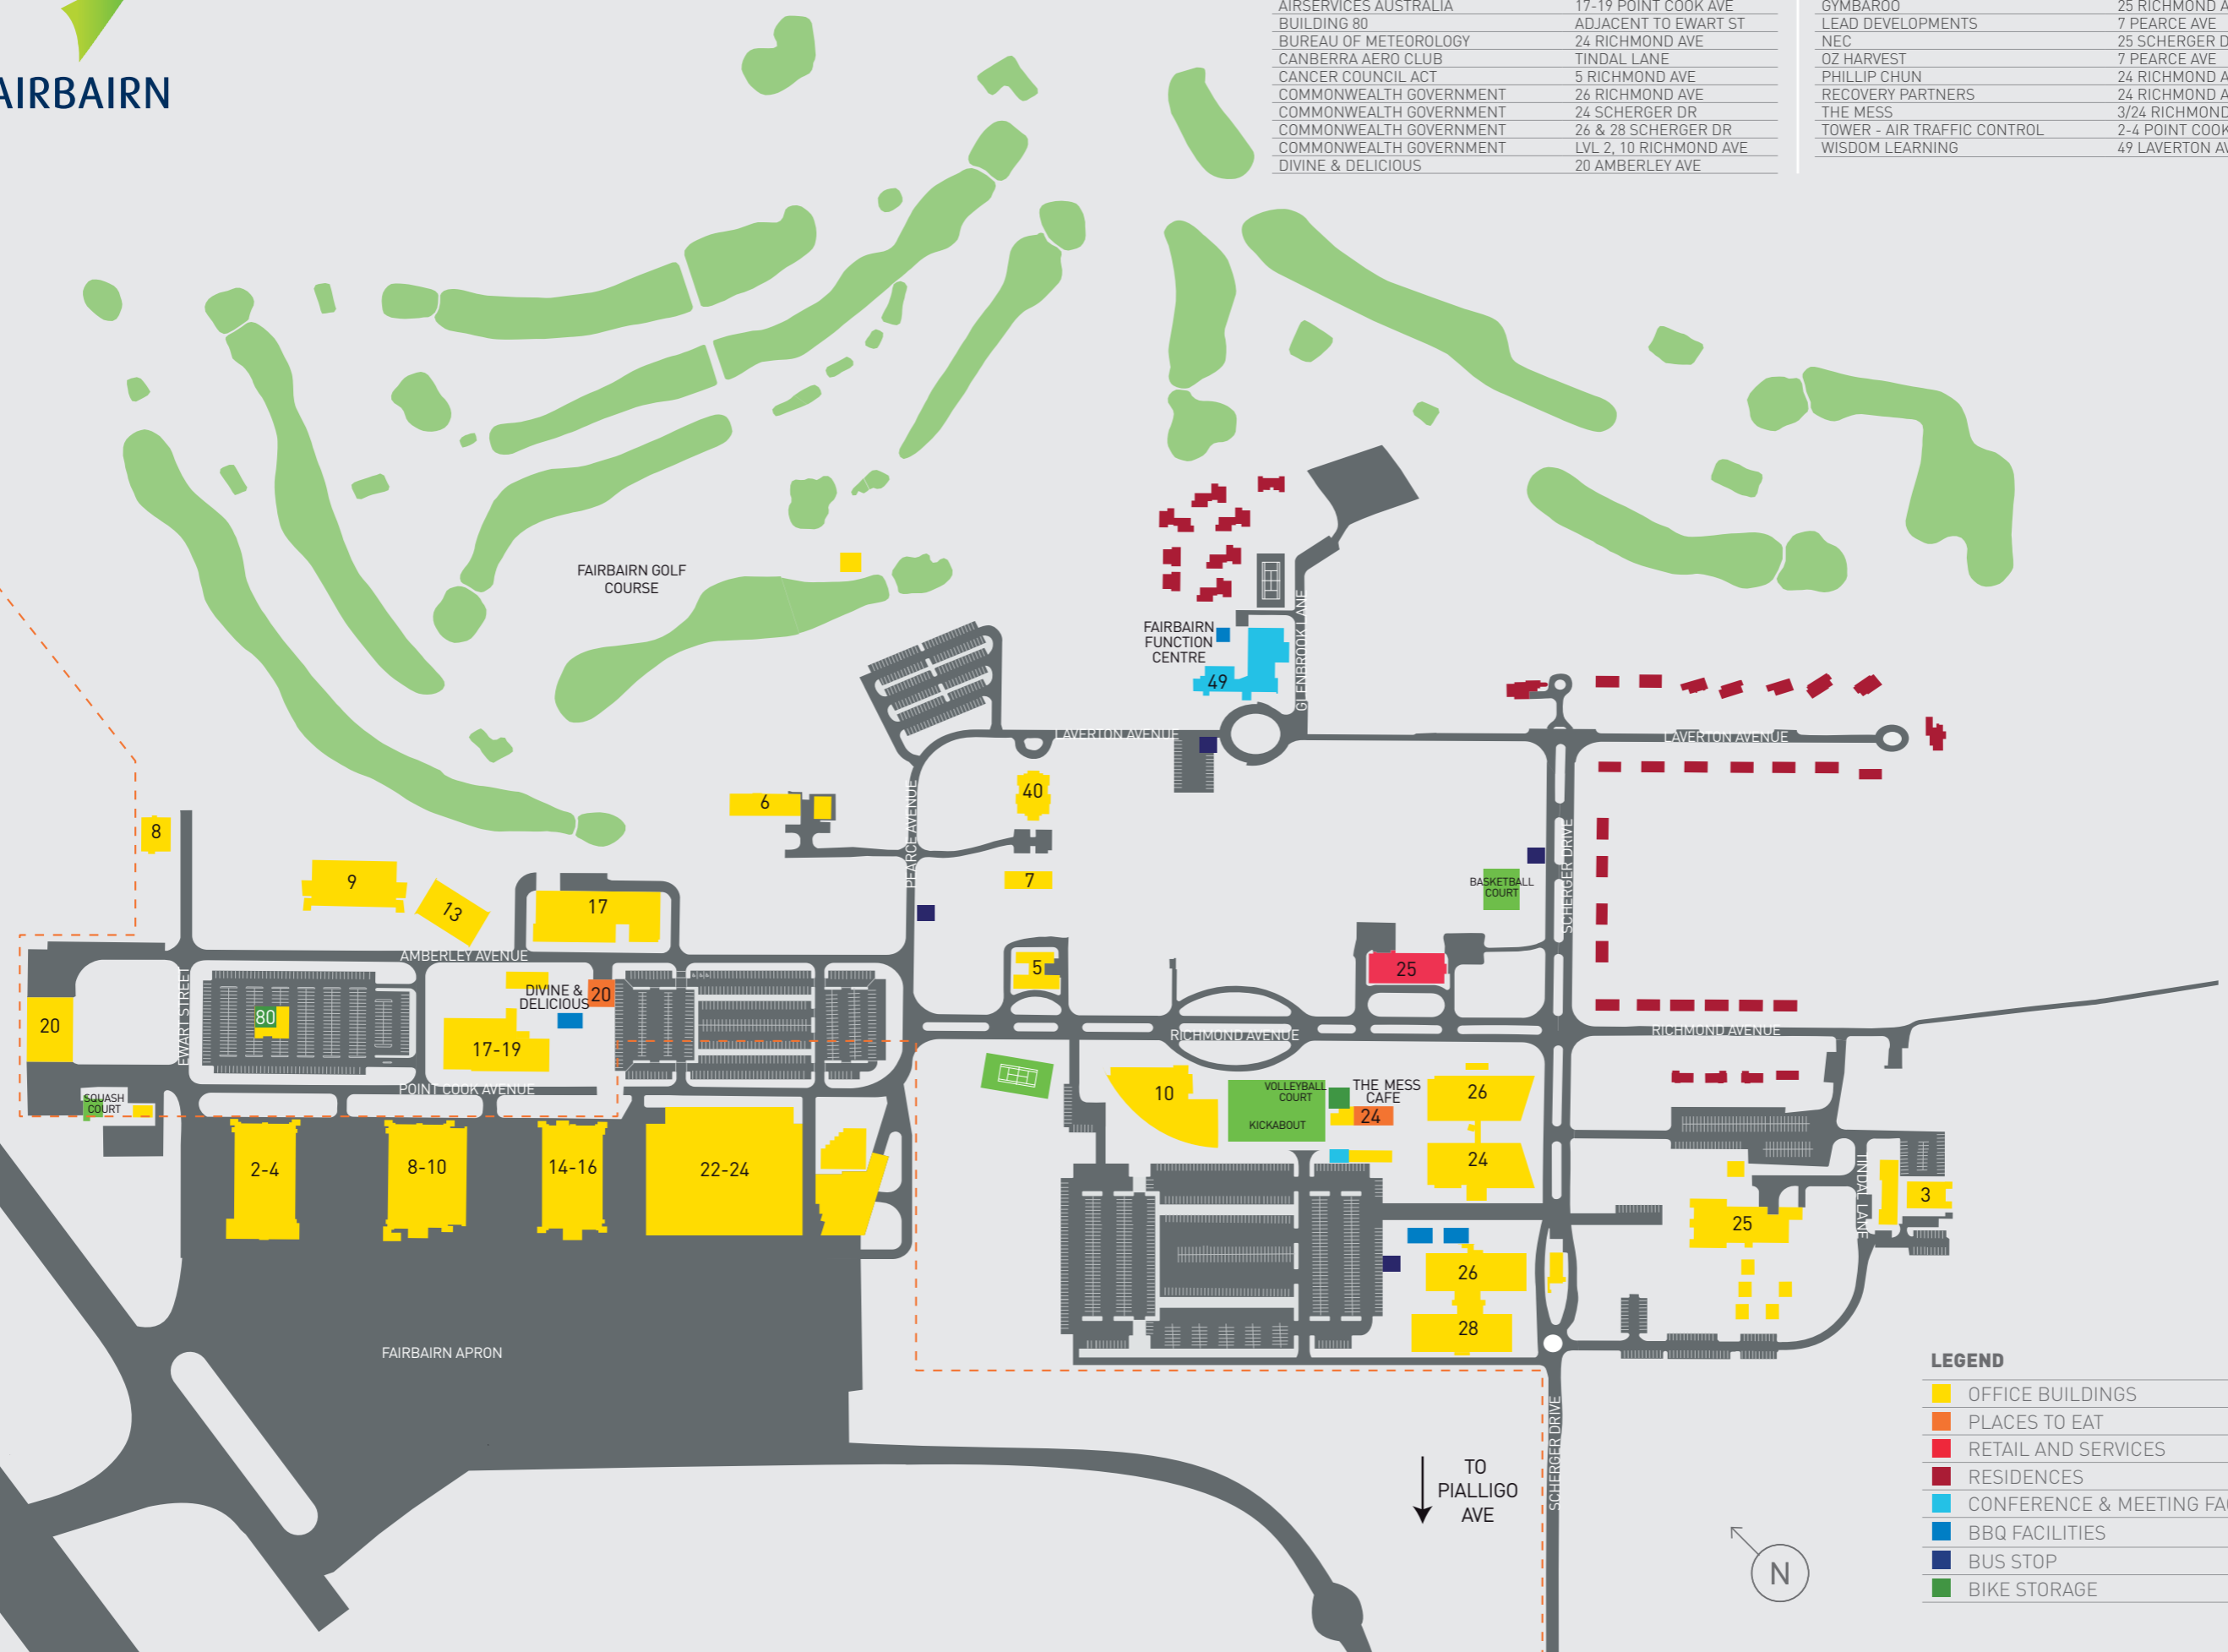

BUSINESS NAME	ADDRESS
34 SQUADRON	22-24 PEARCE AVE
AIRSERVICES AUSTRALIA	3 TINDAL LANE
AIRSERVICES AUSTRALIA	17-19 POINT COOK AVE
BUILDING 80	ADJACENT TO EWART ST
BUREAU OF METEOROLOGY	24 RICHMOND AVE
CANBERRA AERO CLUB	TINDAL LANE
CANCER COUNCIL ACT	5 RICHMOND AVE
COMMONWEALTH GOVERNMENT	26 RICHMOND AVE
COMMONWEALTH GOVERNMENT	24 SCHERGER DR
COMMONWEALTH GOVERNMENT	26 & 28 SCHERGER DR
COMMONWEALTH GOVERNMENT	LVL 2, 10 RICHMOND AVE
DIVINE & DELICIOUS	20 AMBERLEY AVE

BUSINESS NAME	ADDRESS
EMERGENCY SERVICES AGENCY	2-4 POINT COOK AVE
EMERGENCY SERVICES AGENCY	7-19 POINT AMBERLY AVE
GYMBAROO	25 RICHMOND AVE
LEAD DEVELOPMENTS	7 PEARCE AVE
NEC	25 SCHERGER DRIVE
OZ HARVEST	7 PEARCE AVE
PHILLIP CHUN	24 RICHMOND AVE
RECOVERY PARTNERS	24 RICHMOND AVE
THE MESS	3/24 RICHMOND AVE
TOWER - AIR TRAFFIC CONTROL	2-4 POINT COOK AVE
WISDOM LEARNING	49 LAVERTON AVE

LEGEND

- OFFICE BUILDINGS
- PLACES TO EAT
- RETAIL AND SERVICES
- RESIDENCES
- CONFERENCE & MEETING FACILITIES
- BBQ FACILITIES
- BUS STOP
- BIKE STORAGE

↓ TO PIALIGO AVE