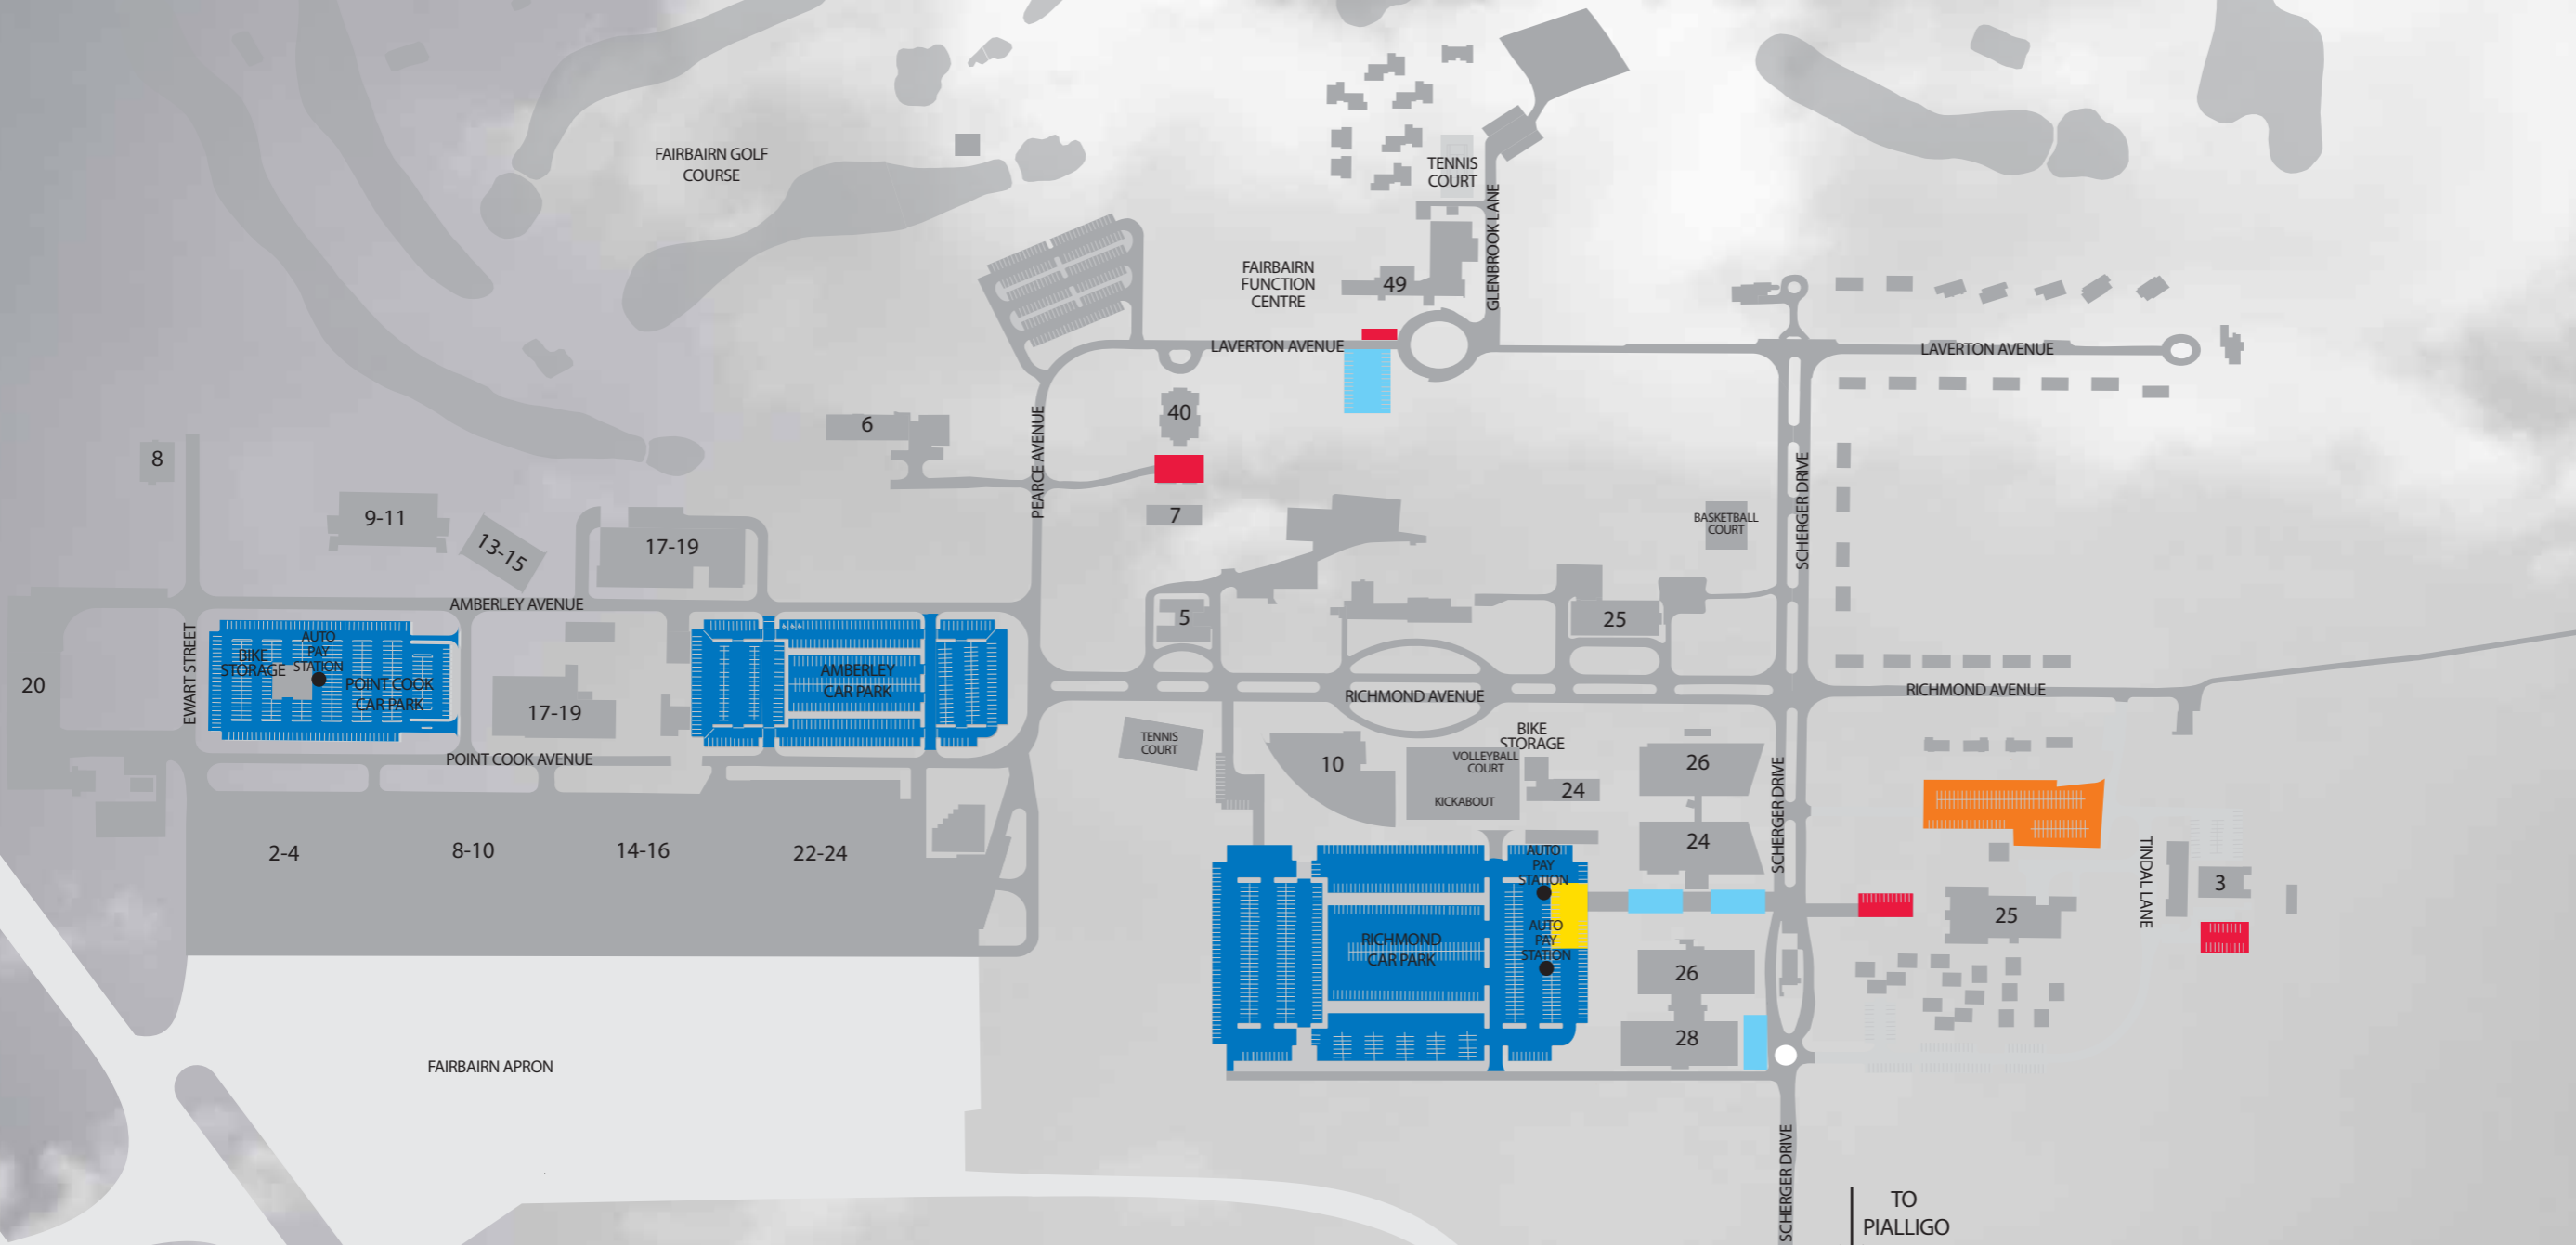

PARKING AT FAIRBAIRN

↓ TO
PIALLIGO
AVE

LEGEND

- ALLOCATED PARKING ONLY
- MONTHLY PARKING ONLY (NO PAY MACHIINES)
- 1 HOUR PARKING
- VOUCHER PARKING ONLY
- WEEKLY AND DAILY TICKET PARKING, PASS CARD AND TOP UP CARD PARKING